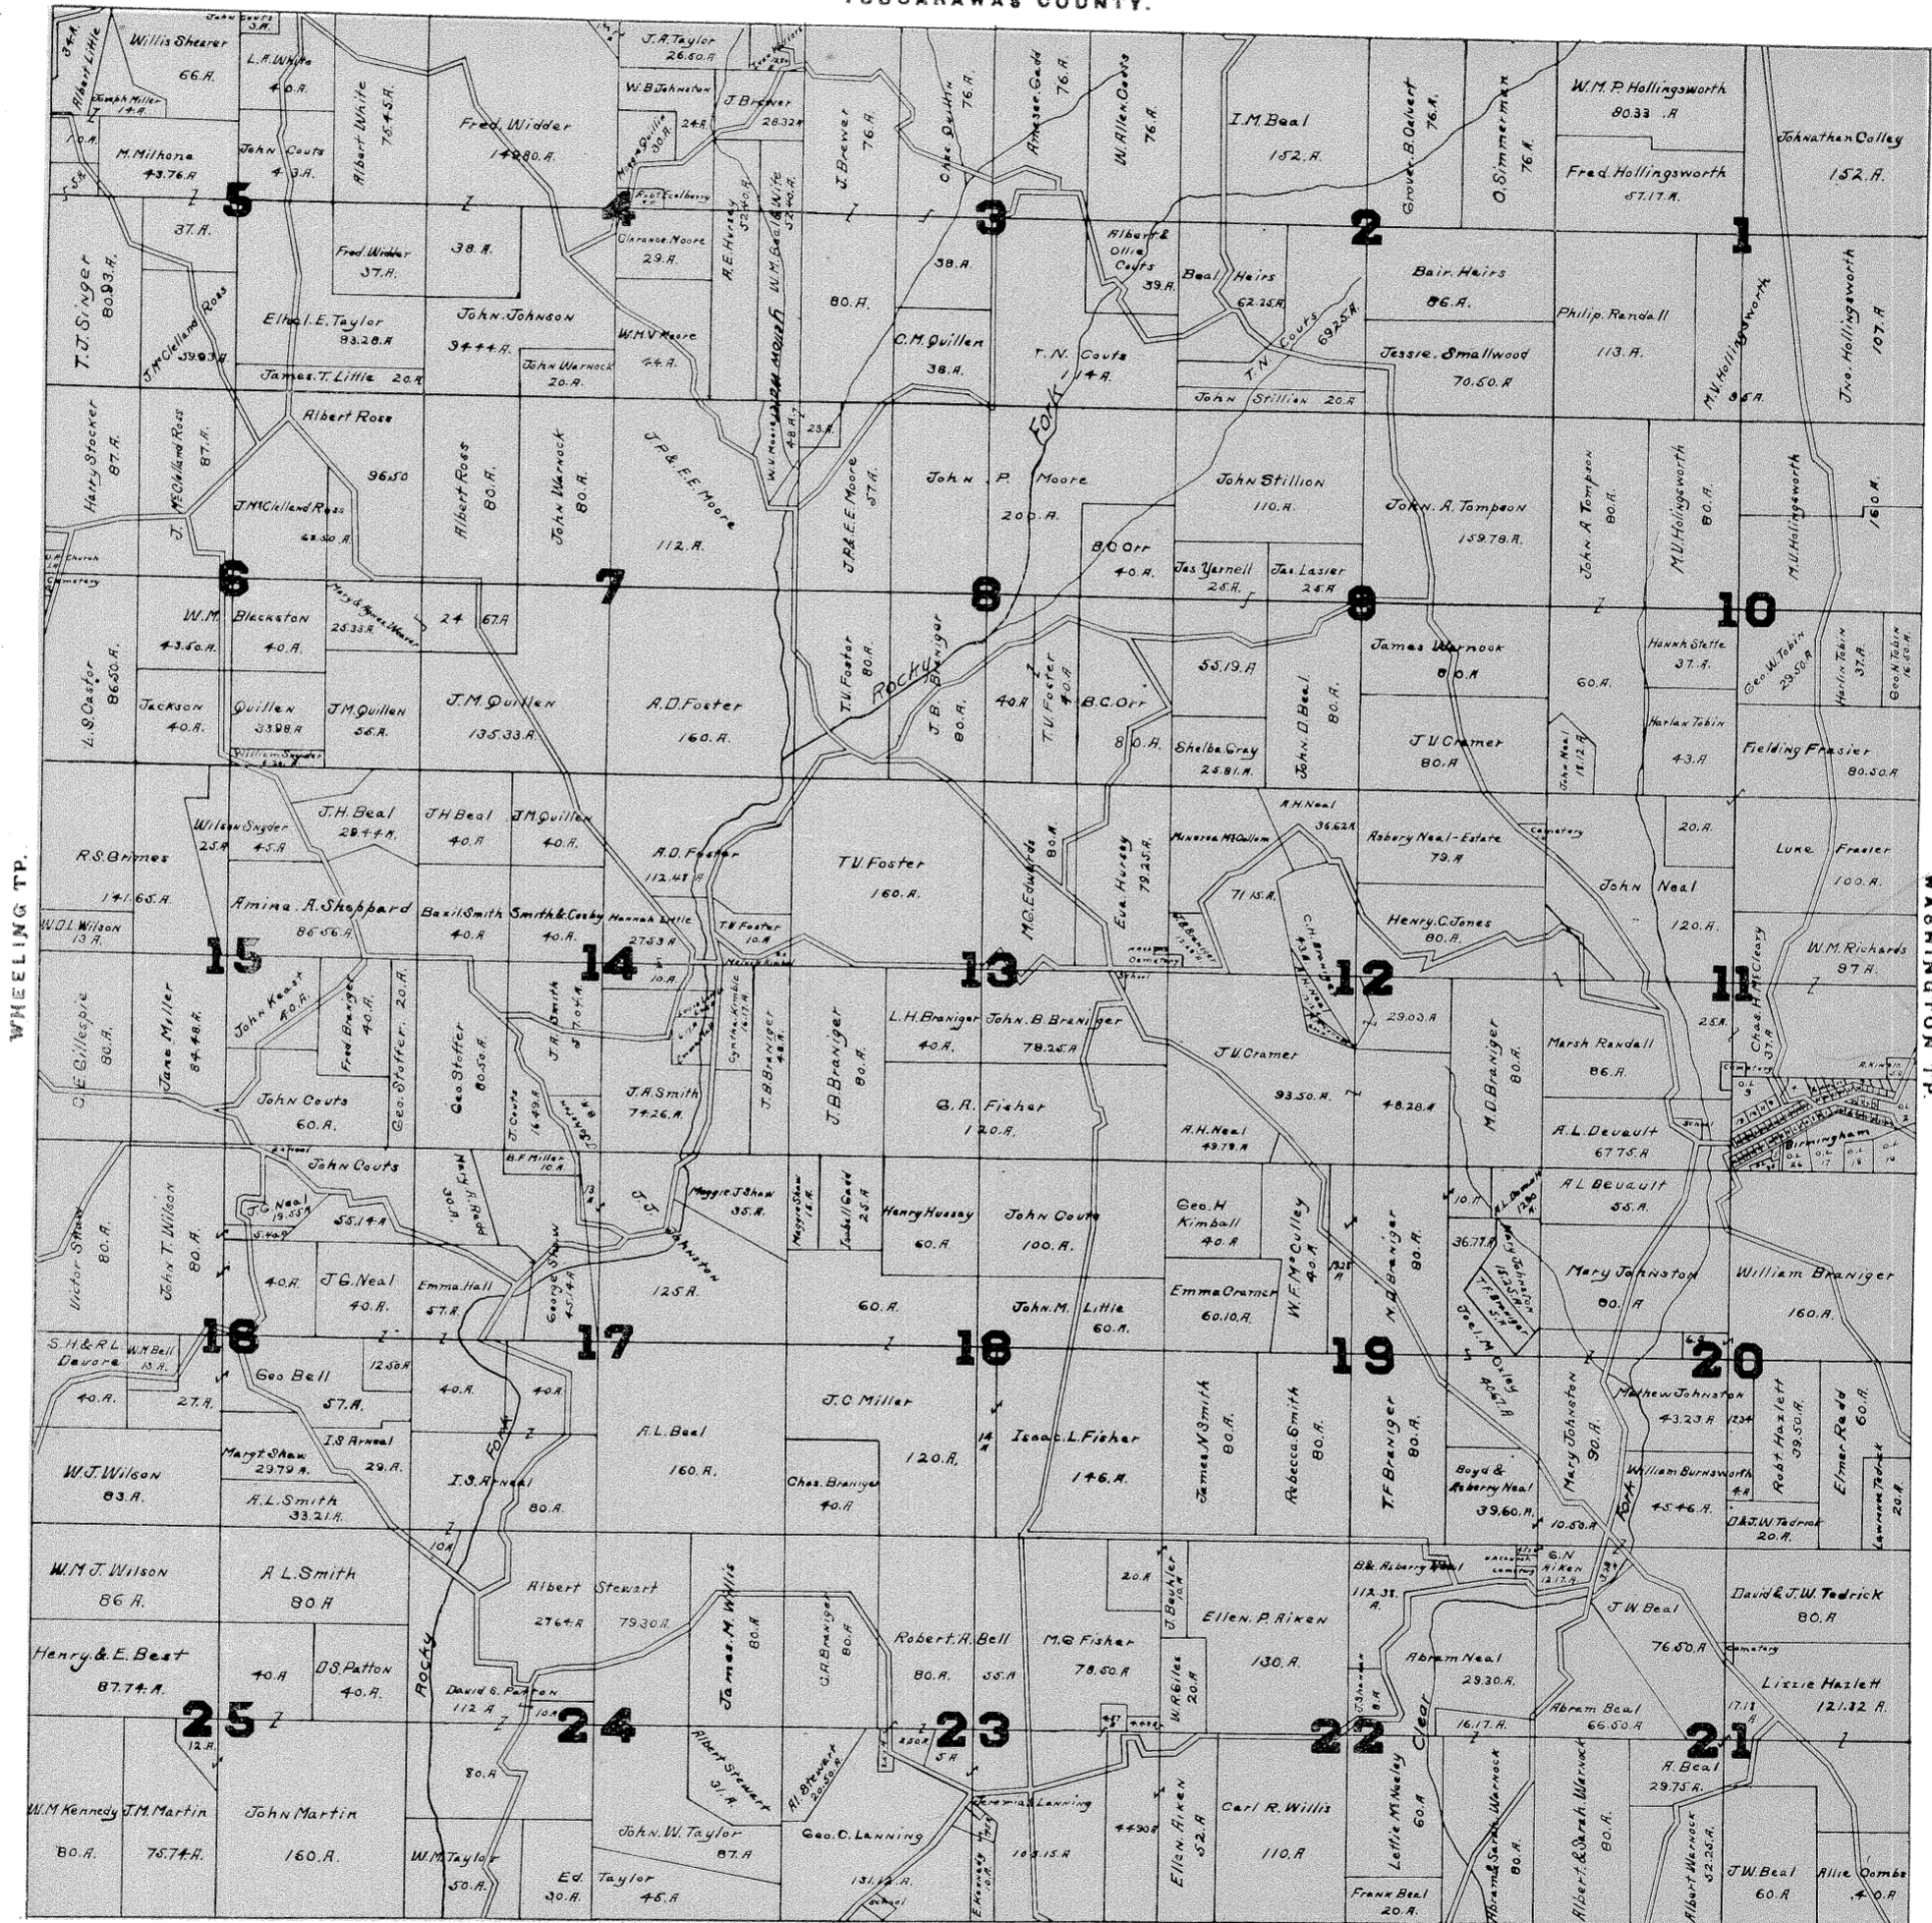

# MONROE

RANGE No. 2.

TOWNSHIP No. 4.

TUSCARAWAS COUNTY.

WHEELING TWP.

WASHINGTON TWP.

JEFFERSON TWP.